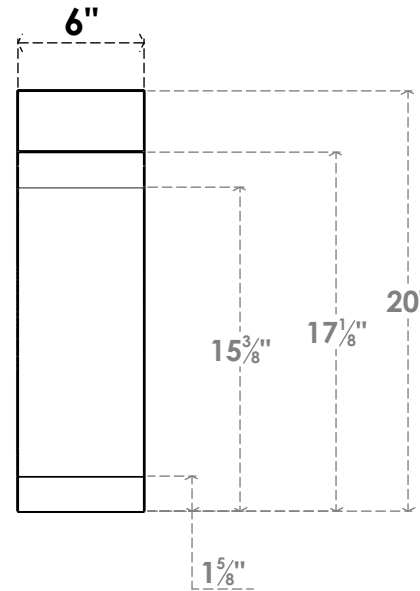

ITEM NUMBER: BRCPC060X16000X20000LEC

6"W X 16"D X 20"H LEGACY ARCHITECTURAL GRADE PVC CLOSED KNEE BRACE

SIDE PROFILE

FRONT PROFILE

ISOMETRIC

EKENA MILLWORK
2300 WEST MAIN ST.
CLARKSVILLE, TX 75426
TOLL FREE: 866-607-0453
WWW.EKENAMILLWORK.COM

NOTES

1. INSTALLATION TO BE COMPLETED IN ACCORDANCE WITH MANUFACTURER'S SPECIFICATIONS.
2. DRAWING MAY NOT BE TO SCALE
3. THIS DRAWING IS INTENDED FOR DESIGN AND PLANNING PURPOSES ONLY.
4. ALL INFORMATION CONTAINED HEREIN WAS CURRENT AT THE TIME OF DEVELOPMENT BUT MUST BE REVIEWED AND APPROVED BY THE PRODUCT MANUFACTURER TO BE CONSIDERED ACCURATE.
5. ARCHITECTURAL GRADE PVC PRODUCTS ARE MADE FROM EXPANDED CELLULAR PVC AND COME NATURALLY WHITE BUT MAY BE PAINTED