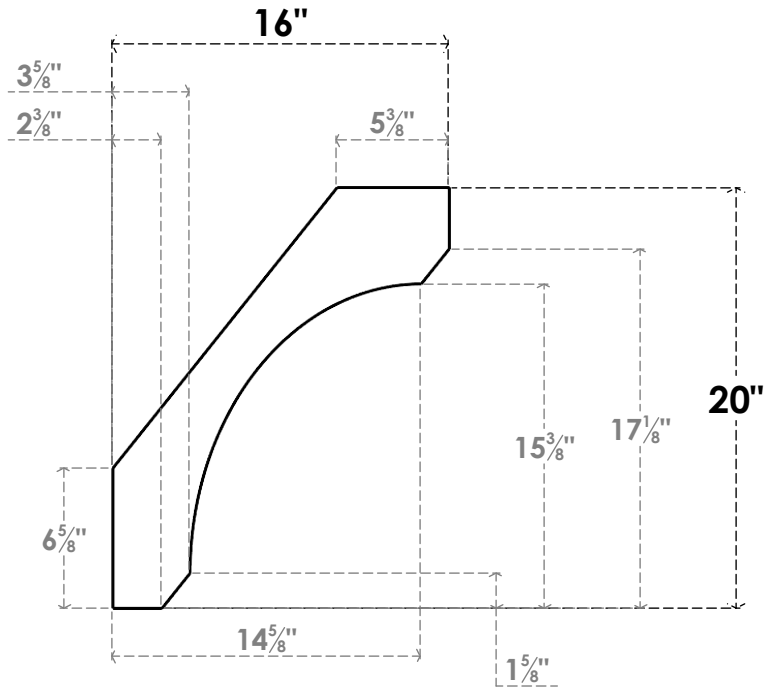

ITEM NUMBER: BRCPC060X16000X20000LEC

6"W X 16"D X 20"H LEGACY ARCHITECTURAL GRADE PVC CLOSED KNEE BRACE

SIDE PROFILE

FRONT PROFILE

ISOMETRIC

EKENA MILLWORK
2300 WEST MAIN ST.
CLARKSVILLE, TX 75426
TOLL FREE: 866-607-0453
WWW.EKENAMILLWORK.COM

NOTES

1. INSTALLATION TO BE COMPLETED IN ACCORDANCE WITH MANUFACTURER'S SPECIFICATIONS.
2. DRAWING MAY NOT BE TO SCALE
3. THIS DRAWING IS INTENDED FOR DESIGN AND PLANNING PURPOSES ONLY.
4. ALL INFORMATION CONTAINED HEREIN WAS CURRENT AT THE TIME OF DEVELOPMENT BUT MUST BE REVIEWED AND APPROVED BY THE PRODUCT MANUFACTURER TO BE CONSIDERED ACCURATE.
5. ARCHITECTURAL GRADE PVC PRODUCTS ARE MADE FROM EXPANDED CELLULAR PVC AND COME NATURALLY WHITE BUT MAY BE PAINTED